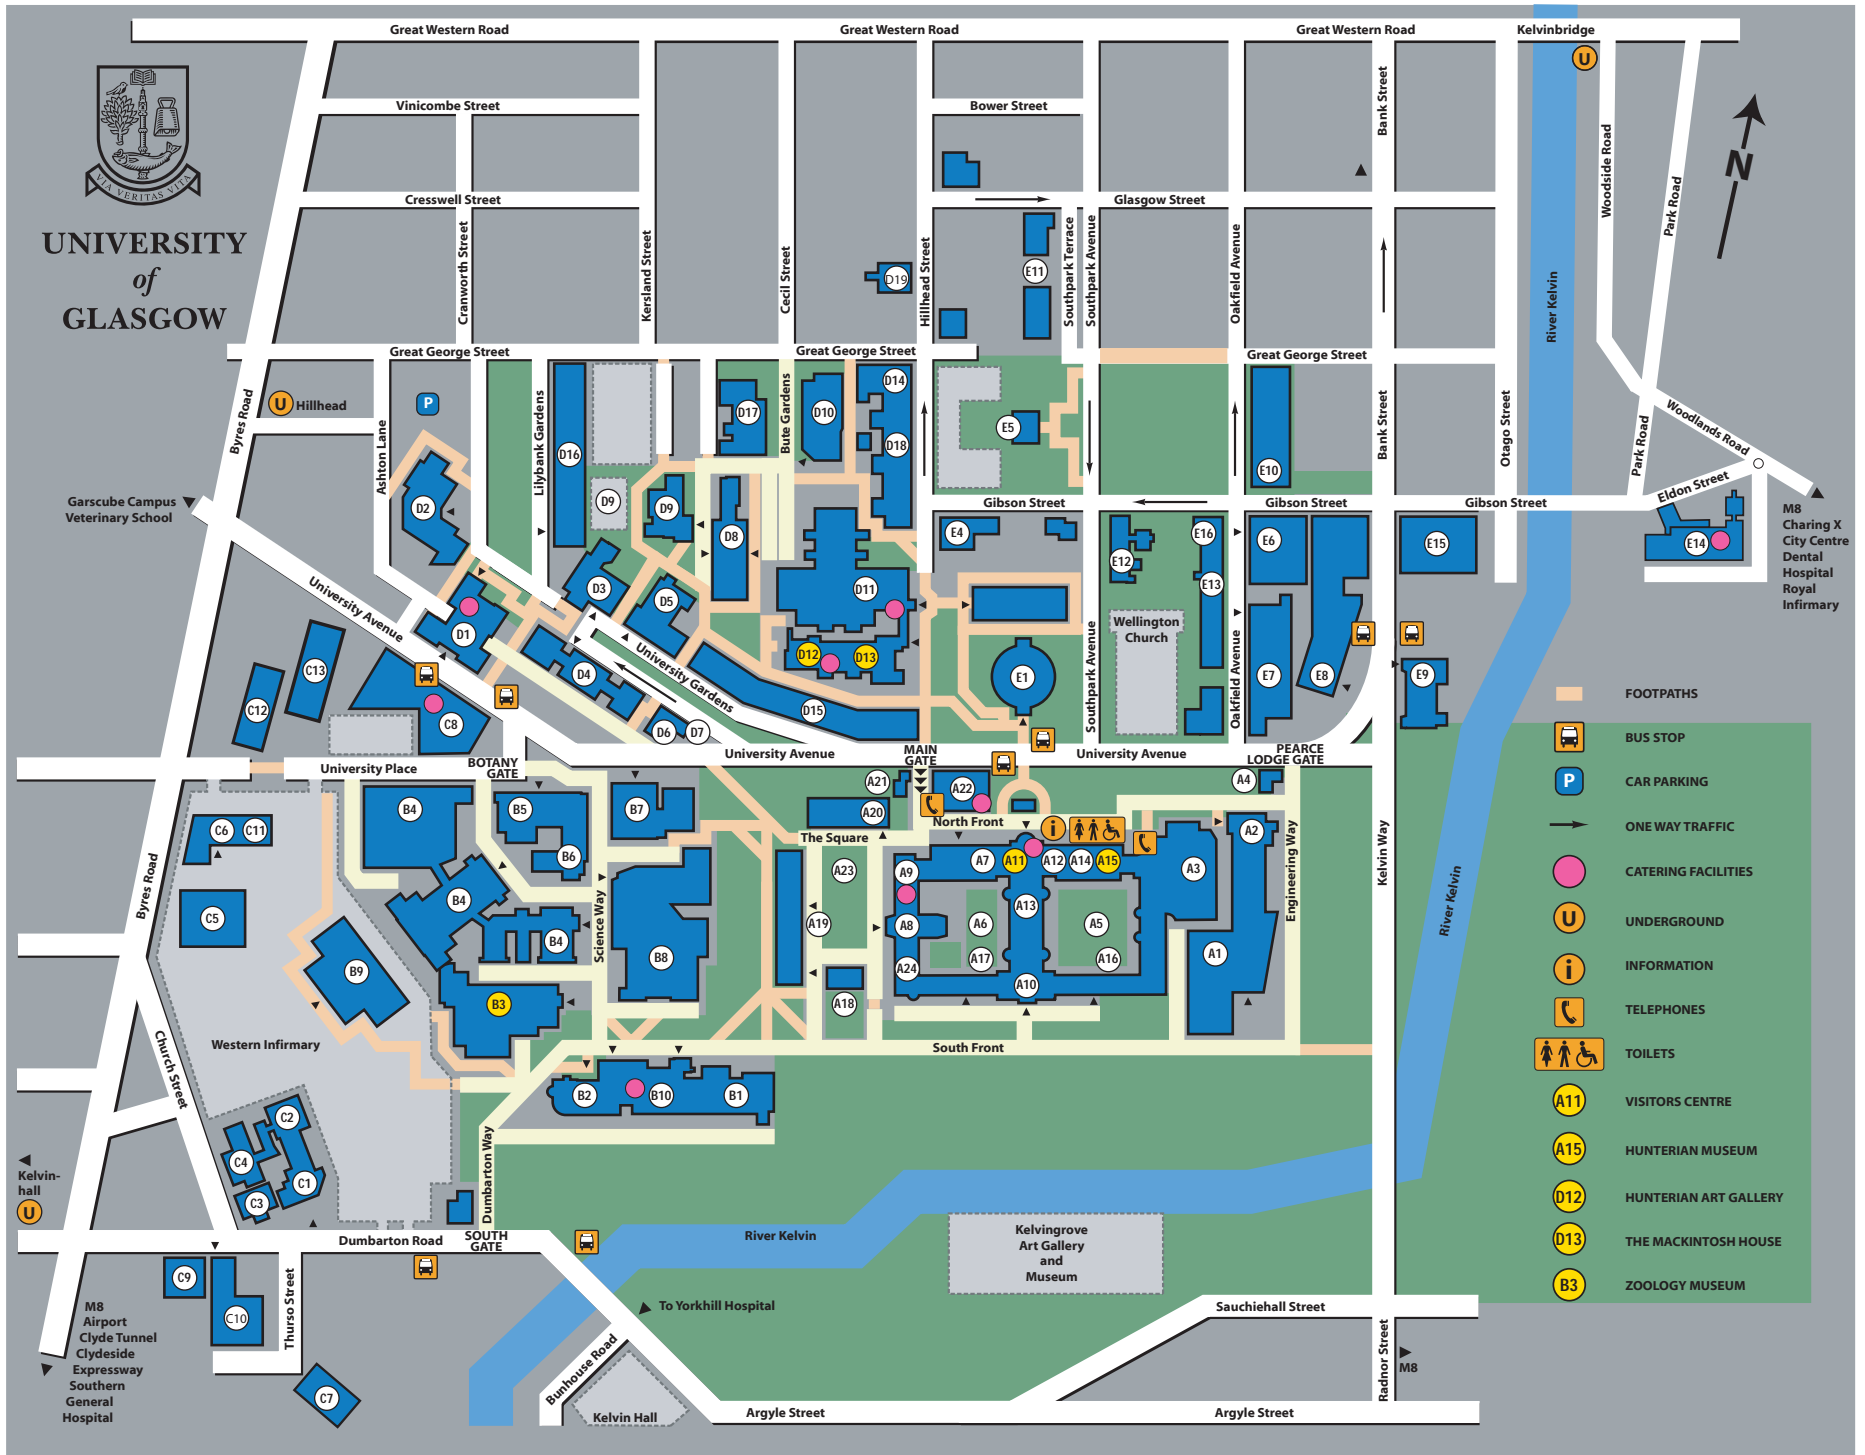

UNIVERSITY of GLASGOW

- FOOTPATHS
- BUS STOP
- CAR PARKING
- ONE WAY TRAFFIC
- CATERING FACILITIES
- UNDERGROUND
- INFORMATION
- TELEPHONES
- TOILETS
- VISITORS CENTRE
- HUNTERIAN MUSEUM
- HUNTERIAN ART GALLERY
- THE MACKINTOSH HOUSE
- ZOOLOGY MUSEUM

Garscube Campus Veterinary School

M8 Charing X City Centre
Hospital
Royal Infirmary

M8 Airport
Clyde Tunnel
Clydeside Expressway
Southern General Hospital

Kelvingrove Art Gallery and Museum

To Yorkhill Hospital